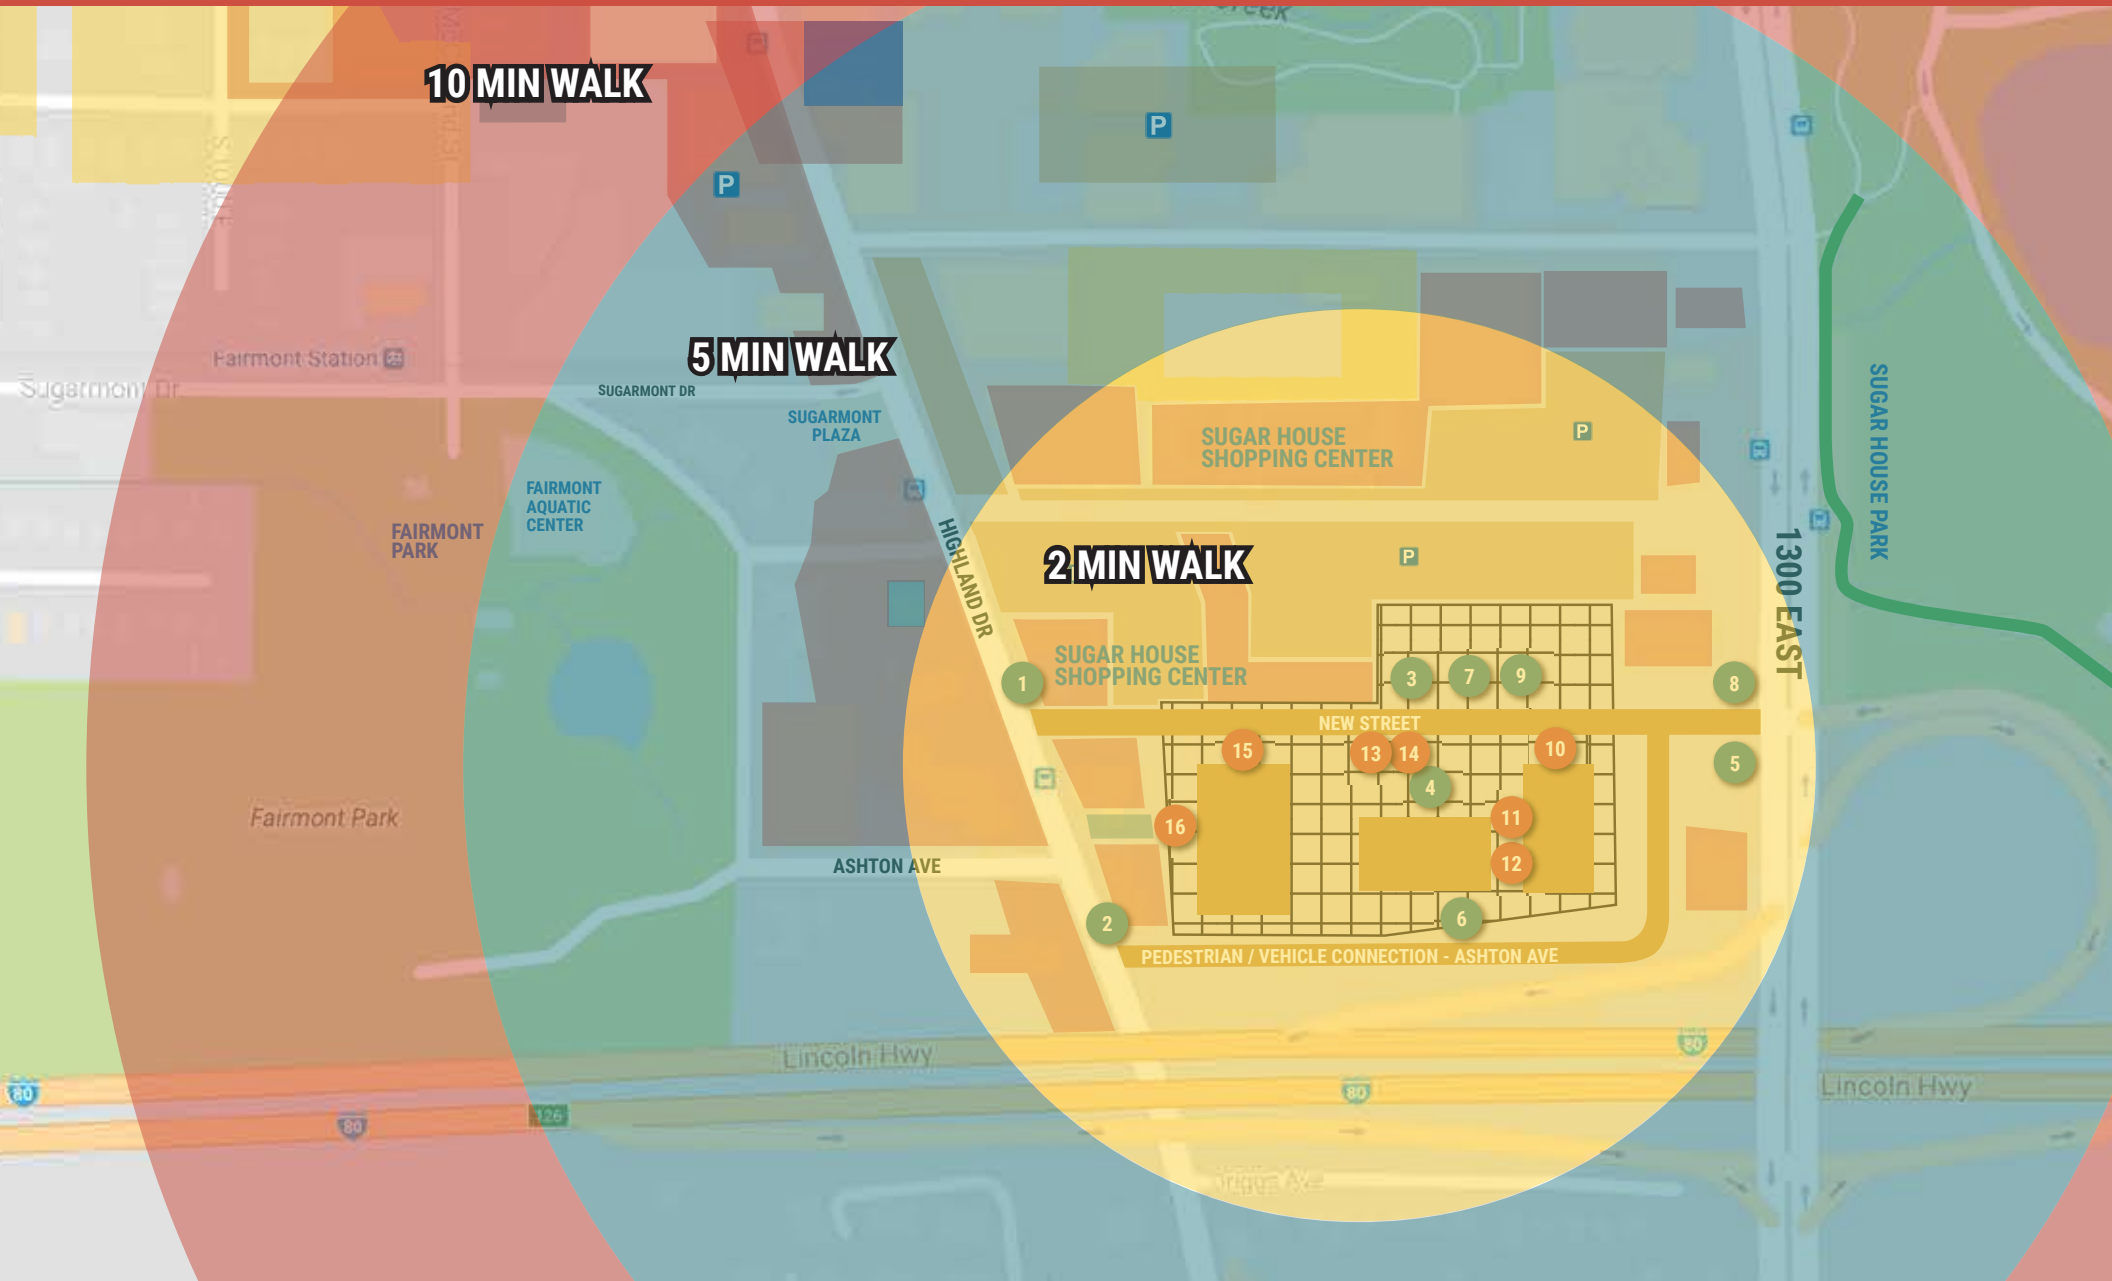

Hello!

SUGAR HOUSE!

SUPPORT FOR EXISTING LOCAL RETAIL AND RESTAURANTS

More than 87 local retailers and restaurants are located within a ten-minute walk from the center of the parcel. We have designed pedestrian friendly pathways, crosswalks, and parking to encourage daytime users to take advantage of the proximity of the Sugar House business district.

5 MIN WALK

- Acai With A Blend
- Allegro Coffee Company
- Bed Bath and Beyond
- Carter's
- Exit Realty Legacy
- Illustrated Life Tattoo Shop
- Jamba Juice
- Lunchbox Wax
- Petco
- Redmond Heritage Farms Store
- Salt Lake Archery
- SOMI Vietnamese Bistro
- SoulPro
- Spitz
- Sundance The Outlet Store
- Taco Bell
- Tea Bar
- The Doused Shop
- The RUIN
- Traeger Grills Headquarters
- Unhinged
- Wendy's
- Whole Foods Market

10 MIN WALK

- Ann Taylor Loft
- Aubergine & Company
- Barnes and Noble Booksellers
- Black Sheep at Epic Brewing Sugarhouse
- Buffalo Wild Wings
- Chick-Fil-A
- Chronic Tacos
- Costa Vida
- CousCous Grill Express
- Cubby's Chicago Beef
- DownEast Outfitters
- Famous Footwear
- Flatbread Neopolitan Pizza
- Kimi's Chop and Oyster House
- Mellow Mushroom
- Men's Warehouse
- Noodles and Company
- Old Navy
- Panda Express
- Pei Wei
- Pho Thin
- Potbelly Sandwich Shop
- Rubios
- San Diablo Churros
- Smash Burger
- Sprague Branch Library
- Standard Optical
- The Habit Burger Grill
- The Square NEST
- Wasatch Brew Pub SLC
- Yellowfinn Grill and Sushi Bar
- Yogurtland